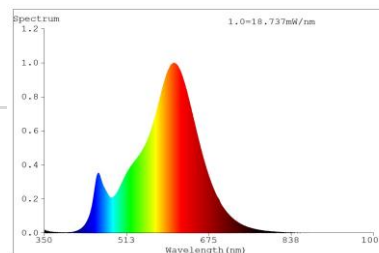

Order code	EAN	Packaging - SKU
085430-LDCE1	4895149085430	Eco blister, 1 pc/SKU
Product		
Category	LED Lamps	
Series	VINTAGE - FLAMEDIM (FILAMENT)	
Model	CLASSIC FILAMENT FLAMEDIM	
Description	GP LD CLS60 E27 7-60W 220-240V FLAMEDIM CL DIM	
General description		
Energy label	A++	
Lamp shape	Classic A60	
Lamp base	E27	
Dimmable	YES	
Mercury free	Yes	
Mercury content	0.0 mg	
Recycling	Yes	
Electrical characteristics		
Nominal wattage	7 W $\pm 10\%$	
Rated wattage	7 W	
Equivalent incandescent lamp power	60 W	
Power factor	0.7	
Voltage	220-240 V	
Operating frequency	50/60Hz	
Lamp current	34.2-41.8 mA	
Weighted Energy Consumption	7 KWh / 1000 h	
Light technical characteristics		
Light colour	WARM WHITE	
Colour temperature	2700 K ± 150 K	
Colour rendering index (Ra)	≥ 80	
Colour consistency	< 6 SDCM	
Nominal luminous flux	806 lm $\pm 10\%$	
Rated luminous flux	806 lm	
Lumen maintenance factor at end of life	≥ 0.7	
Warm-up time (60%)	< 0.5 s	
Starting time	Instant	
Lifespan		
Nominal life time	15000 h	
Rated lamp life time	15000 h	
Switching cycles	20000	
Product dimensions		
Overall length (L)	104 mm ± 2 mm	
Diameter (D)	60 mm ± 1 mm	
Product Compliance		
	CE, ERP, ROHS, REACH	
Warranty		
	12 months from ex-factory date	

Spectral Distribution

GP LED Lamps are designed for true direct replacement of standard incandescent lamps.

- Compatible shapes and sizes of GLS
- Very low energy consumption
- Extremely long life
- Emit a warm white or cold white light for different ambience
- Instant start with full light output
- Available in most common lamp bases for household use
- No UV