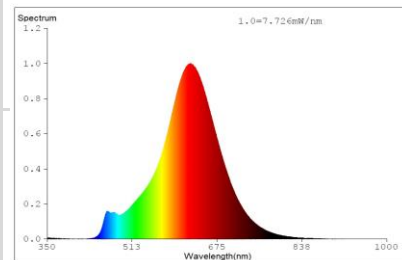

Order code	EAN	Packaging - SKU
085256-LDB1	4895149085256	Colour gift box, 1 pc/SKU
085256-LDCE1	4895149085256	Eco blister, 1 pc/SKU
<b>Product</b>		
Category	LED Lamps	
Series	VINTAGE EXTRA WARM LIGHT (SPIRAL FILAMENT)	
Model	ST64 FILAMENT EXTRA WARM SPIRAL	
Description	GP LD ST64 E27 5-25W 220-240V EW SPFM	
<b>General description</b>		
Energy label	A	
Lamp shape	ST64	
Lamp base	E27	
Dimmable	No	
Mercury free	Yes	
Mercury content	0.0 mg	
Recycling	Yes	
<b>Electrical characteristics</b>		
Nominal wattage	5 W 10	
Rated wattage	5 W	
Equivalent incandescent lamp power	25 W	
Power factor	0.5	
Voltage	220-240 V	
Operating frequency	50/60Hz	
Lamp current	32.4-48.4 mA	
Weighted Energy Consumption	5 kWh / 1000 h	
<b>Light technical characteristics</b>		
Light colour	EXTRA WARM WHITE	
Colour temperature	2000 K $\pm$ 150K	
Colour rendering index (Ra)	$\geq$ 80	
Colour consistency	<6 SDCM	
Nominal luminous flux	250 lm $\pm$ 10%	
Rated luminous flux	250 lm	
Lumen maintenance factor at end of life	$\geq$ 0.7	
Warm-up time (60%)	<1s	
Starting time	Instant	
<b>Lifespan</b>		
Nominal life time	15000 h	
Rated lamp life time	15000 h	
Switching cycles	20000	
<b>Product dimensions</b>		
Overall length (L)	140 mm $\pm$ 3 mm	
Diameter (D)	64 mm $\pm$ 1 mm	
<b>Product Compliance</b>		
Warranty	CE, ERP, ROHS, REACH	
	12 months from ex-factory date	

### Spectral Distribution

**GP LED Lamps** are designed for true direct replacement of standard incandescent lamps.

- Compatible shapes and sizes of GLS
- Very low energy consumption
- Extremely long life
- Emit a warm white or cold white light for different ambience
- Instant start with full light output
- Available in most common lamp bases for household use
- No UV