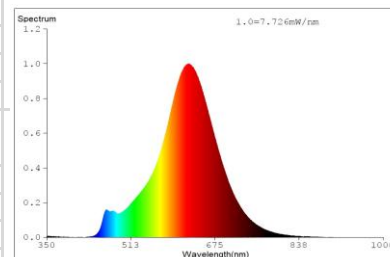

| Order code | EAN | Packaging - SKU |
|---|--|---------------------------|
| 085195-LDB1 | 4895149085195 | Colour gift box, 1 pc/SKU |
| Product | | |
| Category | LED Lamps | |
| Series | VINTAGE EXTRA WARM LIGHT (SPIRAL FILAMENT) | |
| Model | GLOBE FILAMENT EXTRA WARM SPIRAL | |
| Description | GP LD GBS125 E27 5-25W 220-240V EW SPFM | |
| General description | | |
| Energy label | A | |
| Lamp shape | Globe | |
| Lamp base | E27 | |
| Dimmable | No | |
| Mercury free | Yes | |
| Mercury content | 0.0 mg | |
| Recycling | Yes | |
| Electrical characteristics | | |
| Nominal wattage | 5 W 10 | |
| Rated wattage | 5 W | |
| Equivalent incandescent lamp power | 25 W | |
| Power factor | 0.5 | |
| Voltage | 220-240 V | |
| Operating frequency | 50/60Hz | |
| Lamp current | 32.4-48.4 mA | |
| Weighted Energy Consumption | 5 KWh / 1000 h | |
| Light technical characteristics | | |
| Light colour | EXTRA WARM WHITE | |
| Colour temperature | 2000 K \pm 150K | |
| Colour rendering index (Ra) | \geq 80 | |
| Colour consistency | $<$ 6 SDCM | |
| Nominal luminous flux | 250 lm \pm 10% | |
| Rated luminous flux | 250 lm | |
| Lumen maintenance factor at end of life | \geq 0.7 | |
| Warm-up time (60%) | $<$ 1s | |
| Starting time | Instant | |
| Lifespan | | |
| Nominal life time | 15000 h | |
| Rated lamp life time | 15000 h | |
| Switching cycles | 20000 | |
| Product dimensions | | |
| Overall length (L) | 178 mm \pm 2 mm | |
| Diameter (D) | 125 mm \pm 2 mm | |
| Product Compliance | | |
| | CE, ERP, ROHS, REACH | |
| Warranty | | |
| | 12 months from ex-factory date | |

Spectral Distribution

GP LED Lamps are designed for true direct replacement of standard incandescent lamps.

- Compatible shapes and sizes of GLS
- Very low energy consumption
- Extremely long life
- Emit a warm white or cold white light for different ambience
- Instant start with full light output
- Available in most common lamp bases for household use
- No UV