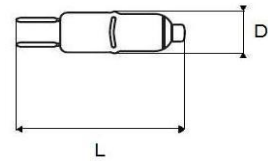

Order code	EAN	Packaging - SKU
056485-HLME1	4986149056485	PET Clamshell, 1 pc/SKU
Product		
Category	Halogen Lamp	
Series	Capsule Low-Voltage	
Description	GP HL ES CAPSULE LV GY6.35 25W 12V	
General description		
Energy label	C	
Lamp shape	Capsule Low-Voltage	
Lamp base	GY6.35	
Dimmable	Yes	
Mercury free	Yes	
Mercury content	0.0 mg	
Recycling	Yes	
Electrical characteristics		
Nominal wattage	25 W $\pm 10\%$	
Rated wattage	25 W	
Equivalent incandescent lamp power	35 W	
Power factor	1.0	
Voltage	12 V	
Operating frequency	50/60Hz	
Lamp current	2083 mA	
Weighted Energy Consumption	27 kWh / 1000 h	
Light technical characteristics		
Light colour	Warm White	
Colour temperature	2950 K ± 150 K	
Colour rendering index (Ra)	100	
Nominal luminous flux	500 lm $\pm 10\%$	
Rated luminous flux	500 lm	
Lumen maintenance factor at end of life	0.75	
Warm-up time (60%)	< 0.2 s	
Starting time	< 0.2 s	
Lifespan		
Nominal life time	2000 h	
Rated lamp life time	2000 h	
Switching cycles	> 8000	
Product dimensions		
Overall length (L)	42 mm ± 1 mm	
Diameter (D)	10 mm ± 1 mm	
Warranty		
	12 months from ex-factory date	