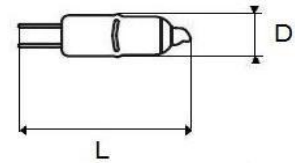

Order code	EAN	Packaging - SKU
056478-HLME1	4986149056478	PET Clamshell, 1 pc/SKU
<b>Product</b>		
Category	Halogen Lamp	
Series	Capsule Low-Voltage	
Description	GP HL ES CAPSULE LV G4 14W 12V	
<b>General description</b>		
Energy label	C	
Lamp shape	Capsule Low-Voltage	
Lamp base	G4	
Dimmable	Yes	
Mercury free	Yes	
Mercury content	0.0 mg	
Recycling	Yes	
<b>Electrical characteristics</b>		
Nominal wattage	14 W $\pm 10\%$	
Rated wattage	14 W	
Equivalent incandescent lamp power	20 W	
Power factor	1.0	
Voltage	12 V	
Operating frequency	50/60Hz	
Lamp current	1166 mA	
Weighted Energy Consumption	15 kWh / 1000 h	
<b>Light technical characteristics</b>		
Light colour	Warm White	
Colour temperature	2900 K $\pm 150$ K	
Colour rendering index (Ra)	100	
Nominal luminous flux	235 lm $\pm 10\%$	
Rated luminous flux	235 lm	
Lumen maintenance factor at end of life	0.75	
Warm-up time (60%)	< 0.2 s	
Starting time	< 0.2 s	
<b>Lifespan</b>		
Nominal life time	2000 h	
Rated lamp life time	2000 h	
Switching cycles	> 8000	
<b>Product dimensions</b>		
Overall length (L)	32 mm $\pm 1$ mm	
Diameter (D)	8 mm $\pm 1$ mm	
<b>Warranty</b>		
	12 months from ex-factory date	