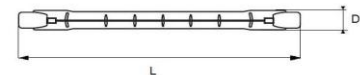

| Order code                              | EAN                                    | Packaging - SKU         |
|---|--|-------------------------|
| 047568-HLME1                            | 4986149047568                          | PET Clamshell, 1 pc/SKU |
| <b>Product</b>                          |  |                         |
| Category                                | Halogen Lamp                           |                         |
| Series                                  | Linear                                 |                         |
| Description                             | GP HL ES Linear R7S 120W 230-240V 78MM |                         |
| <b>General description</b>              |  |                         |
| Energy label                            | C                                      |                         |
| Lamp shape                              | Linear                                 |                         |
| Lamp base                               | R7S                                    |                         |
| Dimmable                                | Yes                                    |                         |
| Mercury free                            | Yes                                    |                         |
| Mercury content                         | 0.0 mg                                 |                         |
| Recycling                               | Yes                                    |                         |
| <b>Electrical characteristics</b>       |  |                         |
| Nominal wattage                         | 120 W $\pm$ 10%                        |                         |
| Rated wattage                           | 120 W                                  |                         |
| Equivalent incandescent lamp power      | 150 W                                  |                         |
| Power factor                            | 1.0                                    |                         |
| Voltage                                 | 230-240 V                              |                         |
| Operating frequency                     | 50/60Hz                                |                         |
| Lamp current                            | 500-522 mA                             |                         |
| Weighted Energy Consumption             | 120 KWh / 1000 h                       |                         |
| <b>Light technical characteristics</b>  |  |                         |
| Light colour                            | Warm White                             |                         |
| Colour temperature                      | 2900 K $\pm$ 150K                      |                         |
| Colour rendering index (Ra)             | 100                                    |                         |
| Nominal luminous flux                   | 2250 lm $\pm$ 10%                      |                         |
| Rated luminous flux                     | 2250 lm                                |                         |
| Lumen maintenance factor at end of life | 0.75                                   |                         |
| Warm-up time (60%)                      | < 0.2 s                                |                         |
| Starting time                           | < 0.2 s                                |                         |
| <b>Lifespan</b>                         |  |                         |
| Nominal life time                       | 2000 h                                 |                         |
| Rated lamp life time                    | 2000 h                                 |                         |
| Switching cycles                        | > 8000                                 |                         |
| <b>Product dimensions</b>               |  |                         |
| Overall length (L)                      | 78 mm $\pm$ 1 mm                       |                         |
| Diameter (D)                            | 8 mm $\pm$ 1 mm                        |                         |
| <b>Warranty</b>                         |  |                         |
|   | 12 months from ex-factory date         |                         |