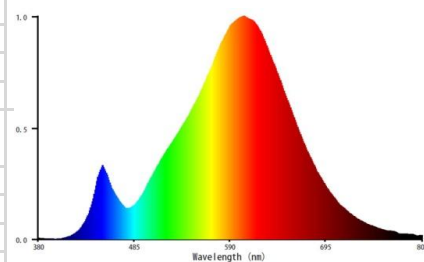

Spectral Distribution